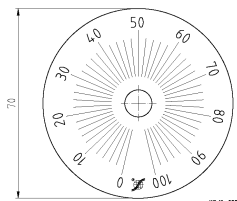

Rotary knob Ø 31,5
thermosetting plastic
collet attachment

Rotary knob Ø 42
thermosetting plastic
collet attachment

Alu rotary knob Ø 28,0
alu-coloured anodized with cap
collet attachment

Alu rotary knob Ø 28,0
black anodized with cap
collet attachment

Alu toggle knob Ø 24,5
black powder coated
grub screw attachment

Alu toggle knob Ø 24,5
protection painted
grub screw attachment

Scale 330° 0-100 Ø70
base silver, text black

Scale 270° 0-100 Ø70
base silver, text black

Scale 2x165° 100-0-100 Ø70
base silver, text black

Scale 2x135° 100-0-100 Ø70
base silver, text black

Scale 120° 0-100 Ø70
base silver, text black

Scale 180° 0-100 Ø70
base silver, text black

Scale 2x60° 100-0-100 Ø70
base silver, text black

Scale 2x90° 100-0-100 Ø70
base silver, text black