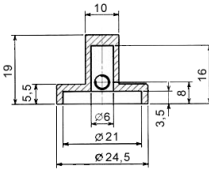

Rotary knob Ø 31,5
thermosetting plastic
collet attachment

Rotary knob Ø 42
thermosetting plastic
collet attachment

Alu rotary knob Ø 28,0
alu-coloured anodized with cap
collet attachment

Alu rotary knob Ø 28,0
black anodized with cap
collet attachment

Alu toggle knob Ø 24,5
black powder coated
grub screw attachment

Alu toggle knob Ø 24,5
protection painted
grub screw attachment

Scale 330° 0-100 Ø70
base silver, text black

Scale 270° 0-100 Ø70
base silver, text black

Scale 2x165° 100-0-100 Ø70
base silver, text black

Scale 2x135° 100-0-100 Ø70
base silver, text black

Scale 120° 0-100 Ø70
base silver, text black

Scale 180° 0-100 Ø70
base silver, text black

Scale 2x60° 100-0-100 Ø70
base silver, text black

Scale 2x90° 100-0-100 Ø70
base silver, text black