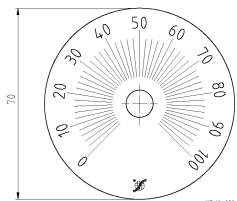

Alu toggle knob Ø 24,5
black powder coated
grub screw attachment

Alu toggle knob Ø 24,5
protection painted
grub screw attachment

Scale 330° 0-100 Ø70
base silver, text black

Scale 270° 0-100 Ø70
base silver, text black

Scale 2x165° 100-0-100 Ø70
base silver, text black

Scale 2x135° 100-0-100 Ø70
base silver, text black

Scale 120° 0-100 Ø70
base silver, text black

Scale 180° 0-100 Ø70
base silver, text black

Scale 2x60° 100-0-100 Ø70
base silver, text black

Scale 2x90° 100-0-100 Ø70
base silver, text black