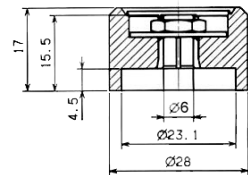

Rotary knob Ø 31,5
thermosetting plastic
collet attachment

Rotary knob Ø 42
thermosetting plastic
collet attachment

Alu rotary knob Ø 28,0
alu-coloured anodized with cap
collet attachment

Alu rotary knob Ø 28,0
black anodized with cap
collet attachment

Alu toggle knob Ø 24,5
black powder coated
grub screw attachment

Alu toggle knob Ø 24,5
protection painted
grub screw attachment

Scale 330° 0-100 Ø70
base silver, text black

Scale 270° 0-100 Ø70
base silver, text black

Scale 2x165° 100-0-100 Ø70
base silver, text black

Scale 2x135° 100-0-100 Ø70
base silver, text black

Scale 120° 0-100 Ø70
base silver, text black

Scale 180° 0-100 Ø70
base silver, text black

Scale 2x60° 100-0-100 Ø70
base silver, text black

Scale 2x90° 100-0-100 Ø70
base silver, text black