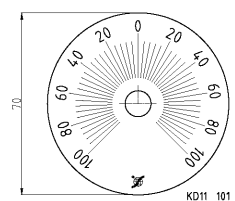

Alu toggle knob Ø 24,5
black powder coated
grub screw attachment

Alu toggle knob Ø 24,5
protection painted
grub screw attachment

Scale 330° 0-100 Ø70
base silver, text black

Scale 270° 0-100 Ø70
base silver, text black

Scale 2x165° 100-0-100 Ø70
base silver, text black

Scale 2x135° 100-0-100 Ø70
base silver, text black

Scale 120° 0-100 Ø70
base silver, text black

Scale 180° 0-100 Ø70
base silver, text black

Scale 2x60° 100-0-100 Ø70
base silver, text black

Scale 2x90° 100-0-100 Ø70
base silver, text black