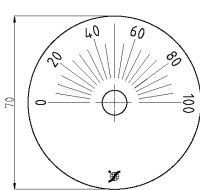

Alu toggle knob Ø 24,5
black powder coated
grub screw attachment

Alu toggle knob Ø 24,5
protection painted
grub screw attachment

Scale 330° 0-100 Ø70
base silver, text black

Scale 270° 0-100 Ø70
base silver, text black

Scale 2x165° 100-0-100 Ø70
base silver, text black

Scale 2x135° 100-0-100 Ø70
base silver, text black

Scale 120° 0-100 Ø70
base silver, text black

Scale 180° 0-100 Ø70
base silver, text black

Scale 2x60° 100-0-100 Ø70
base silver, text black

Scale 2x90° 100-0-100 Ø70
base silver, text black