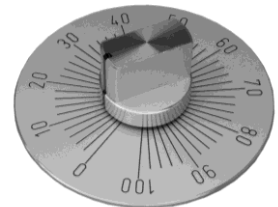

Rotary knob Ø 31,5
thermosetting plastic
collet attachment

Rotary knob Ø 42
thermosetting plastic
collet attachment

Alu rotary knob Ø 28,0
alu-coloured anodized with cap
collet attachment

Alu rotary knob Ø 28,0
black anodized with cap
collet attachment

Alu toggle knob Ø 24,5
black powder coated
grub screw attachment

Alu toggle knob Ø 24,5
protection painted
grub screw attachment

Scale 330° 0-100 Ø70
base silver, text black

Scale 270° 0-100 Ø70
base silver, text black

Scale 2x165° 100-0-100 Ø70
base silver, text black

Scale 2x135° 100-0-100 Ø70
base silver, text black

Scale 120° 0-100 Ø70
base silver, text black

Scale 180° 0-100 Ø70
base silver, text black

Scale 2x60° 100-0-100 Ø70
base silver, text black

Scale 2x90° 100-0-100 Ø70
base silver, text black