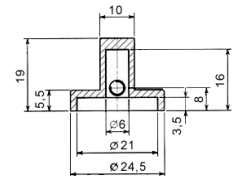

Rotary knob Ø 31,5
thermosetting plastic
collet attachment

Rotary knob Ø 42
thermosetting plastic
collet attachment

Alu rotary knob Ø 28,0
alu-coloured anodized with cap
collet attachment

Alu rotary knob Ø 28,0
black anodized with cap
collet attachment

Alu toggle knob Ø 24,5
black powder coated
grub screw attachment

Alu toggle knob Ø 24,5
protection painted
grub screw attachment

Scale 330° 0-100 Ø70
base silver, text black

Scale 270° 0-100 Ø70
base silver, text black

Scale 2x165° 100-0-100 Ø70
base silver, text black

Scale 2x135° 100-0-100 Ø70
base silver, text black

Scale 120° 0-100 Ø70
base silver, text black

Scale 180° 0-100 Ø70
base silver, text black

Scale 2x60° 100-0-100 Ø70
base silver, text black

Scale 2x90° 100-0-100 Ø70
base silver, text black