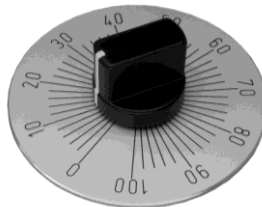

Rotary knob Ø 31,5
thermosetting plastic
collet attachment

Rotary knob Ø 42
thermosetting plastic
collet attachment

Alu rotary knob Ø 28,0
alu-coloured anodized with cap
collet attachment

Alu rotary knob Ø 28,0
black anodized with cap
collet attachment

Alu toggle knob Ø 24,5
black powder coated
grub screw attachment

Alu toggle knob Ø 24,5
protection painted
grub screw attachment

Scale 330° 0-100 Ø70
base silver, text black

Scale 270° 0-100 Ø70
base silver, text black

Scale 2x165° 100-0-100 Ø70
base silver, text black

Scale 2x135° 100-0-100 Ø70
base silver, text black

Scale 120° 0-100 Ø70
base silver, text black

Scale 180° 0-100 Ø70
base silver, text black

Scale 2x60° 100-0-100 Ø70
base silver, text black

Scale 2x90° 100-0-100 Ø70
base silver, text black