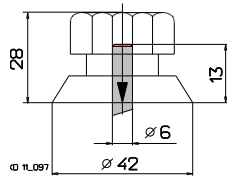

Rotary knob Ø 31,5
thermosetting plastic
collet attachment

Rotary knob Ø 42
thermosetting plastic
collet attachment

Alu rotary knob Ø 28,0
alu-coloured anodized with cap
collet attachment

Alu rotary knob Ø 28,0
black anodized with cap
collet attachment

Alu toggle knob Ø 24,5
black powder coated
grub screw attachment

Alu toggle knob Ø 24,5
protection painted
grub screw attachment

Scale 330° 0-100 Ø70
base silver, text black

Scale 270° 0-100 Ø70
base silver, text black

Scale 2x165° 100-0-100 Ø70
base silver, text black

Scale 2x135° 100-0-100 Ø70
base silver, text black

Scale 120° 0-100 Ø70
base silver, text black

Scale 180° 0-100 Ø70
base silver, text black

Scale 2x60° 100-0-100 Ø70
base silver, text black

Scale 2x90° 100-0-100 Ø70
base silver, text black