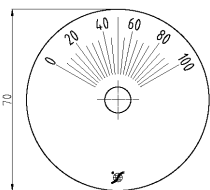

Alu toggle knob Ø 24,5
black powder coated
grub screw attachment

Alu toggle knob Ø 24,5
protection painted
grub screw attachment

Scale 330° 0-100 Ø70
base silver, text black

Scale 270° 0-100 Ø70
base silver, text black

Scale 2x165° 100-0-100 Ø70
base silver, text black

Scale 2x135° 100-0-100 Ø70
base silver, text black

Scale 120° 0-100 Ø70
base silver, text black

Scale 180° 0-100 Ø70
base silver, text black

Scale 2x60° 100-0-100 Ø70
base silver, text black

Scale 2x90° 100-0-100 Ø70
base silver, text black