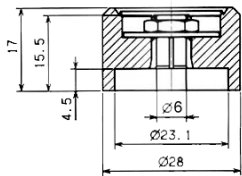

Rotary knob Ø 31,5
thermosetting plastic
collet attachment

Rotary knob Ø 42
thermosetting plastic
collet attachment

Alu rotary knob Ø 28,0
alu-coloured anodized with cap
collet attachment

Alu rotary knob Ø 28,0
black anodized with cap
collet attachment

Alu toggle knob Ø 24,5
black powder coated
grub screw attachment

Alu toggle knob Ø 24,5
protection painted
grub screw attachment

Scale 330° 0-100 Ø70
base silver, text black

Scale 270° 0-100 Ø70
base silver, text black

Scale 2x165° 100-0-100 Ø70
base silver, text black

Scale 2x135° 100-0-100 Ø70
base silver, text black

Scale 120° 0-100 Ø70
base silver, text black

Scale 180° 0-100 Ø70
base silver, text black

Scale 2x60° 100-0-100 Ø70
base silver, text black

Scale 2x90° 100-0-100 Ø70
base silver, text black