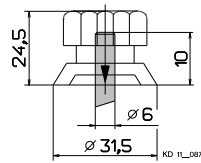

Rotary knob Ø 31,5
thermosetting plastic
collet attachment

Rotary knob Ø 42
thermosetting plastic
collet attachment

Alu rotary knob Ø 28,0
alu-coloured anodized with cap
collet attachment

Alu rotary knob Ø 28,0
black anodized with cap
collet attachment

Alu toggle knob Ø 24,5
black powder coated
grub screw attachment

Alu toggle knob Ø 24,5
protection painted
grub screw attachment

Scale 330° 0-100 Ø70
base silver, text black

Scale 270° 0-100 Ø70
base silver, text black

Scale 2x165° 100-0-100 Ø70
base silver, text black

Scale 2x135° 100-0-100 Ø70
base silver, text black

Scale 120° 0-100 Ø70
base silver, text black

Scale 180° 0-100 Ø70
base silver, text black

Scale 2x60° 100-0-100 Ø70
base silver, text black

Scale 2x90° 100-0-100 Ø70
base silver, text black