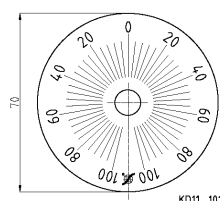

Alu toggle knob Ø 24,5
black powder coated
grub screw attachment

Alu toggle knob Ø 24,5
protection painted
grub screw attachment

Scale 330° 0-100 Ø70
base silver, text black

Scale 270° 0-100 Ø70
base silver, text black

Scale 2x165° 100-0-100 Ø70
base silver, text black

Scale 2x135° 100-0-100 Ø70
base silver, text black

Scale 120° 0-100 Ø70
base silver, text black

Scale 180° 0-100 Ø70
base silver, text black

Scale 2x60° 100-0-100 Ø70
base silver, text black

Scale 2x90° 100-0-100 Ø70
base silver, text black