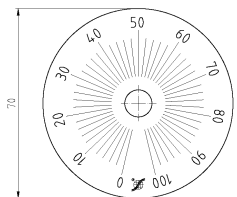

**Alu rotary knob Ø 28,0**  
 black anodized with cap  
 Collet mounting

**Alu toggle knob Ø 24,5**  
 black powder coated  
 Grub screw mounting

**Alu toggle knob Ø 24,5**  
 protection painted  
 Grub screw mounting

**Scale 330° 0-100 Ø70**  
 Base silver, text black

**Scale 270° 0-100 Ø70**  
 Base silver, text black

**Scale 2x165° 100-0-100 Ø70**  
 Base silver, text black

**Scale 2x135° 100-0-100 Ø70**  
 Base silver, text black

**Scale 120° 0-100 Ø70**  
 Base silver, text black

**Scale 180° 0-100 Ø70**  
 Base silver, text black

**Scale 2x60° 100-0-100 Ø70**  
 Base silver, text black

**Scale 2x90° 100-0-100 Ø70**  
 Base silver, text black