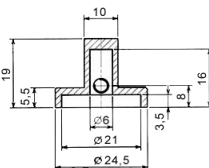

**Rotary knob Ø 31,5**  
 Thermosetting plastic  
 Collet mounting

**Rotary knob Ø 42**  
 Thermosetting plastic  
 Collet mounting

**Alu rotary knob Ø 28,0**  
 alu-coloured anodized with cap  
 Collet mounting

**Alu rotary knob Ø 28,0**  
 black anodized with cap  
 Collet mounting

**Alu toggle knob Ø 24,5**  
 black powder coated  
 Grub screw mounting

**Alu toggle knob Ø 24,5**  
 protection painted  
 Grub screw mounting

**Scale 330° 0-100 Ø70**  
 Base silver, text black

**Scale 270° 0-100 Ø70**  
 Base silver, text black

**Scale 2x165° 100-0-100 Ø70**  
 Base silver, text black

**Scale 2x135° 100-0-100 Ø70**  
 Base silver, text black

**Scale 120° 0-100 Ø70**  
 Base silver, text black

**Scale 180° 0-100 Ø70**  
 Base silver, text black

**Scale 2x60° 100-0-100 Ø70**  
 Base silver, text black

**Scale 2x90° 100-0-100 Ø70**  
 Base silver, text black