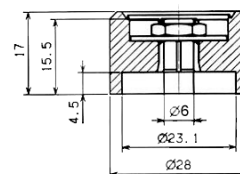

**Rotary knob Ø 31,5**  
 Thermosetting plastic  
 Collet mounting

**Rotary knob Ø 42**  
 Thermosetting plastic  
 Collet mounting

**Alu rotary knob Ø 28,0**  
 alu-coloured anodized with cap  
 Collet mounting

**Alu rotary knob Ø 28,0**  
 black anodized with cap  
 Collet mounting

**Alu toggle knob Ø 24,5**  
 black powder coated  
 Grub screw mounting

**Alu toggle knob Ø 24,5**  
 protection painted  
 Grub screw mounting

**Scale 330° 0-100 Ø70**  
 Base silver, text black

**Scale 270° 0-100 Ø70**  
 Base silver, text black

**Scale 2x165° 100-0-100 Ø70**  
 Base silver, text black

**Scale 2x135° 100-0-100 Ø70**  
 Base silver, text black

**Scale 120° 0-100 Ø70**  
 Base silver, text black

**Scale 180° 0-100 Ø70**  
 Base silver, text black

**Scale 2x60° 100-0-100 Ø70**  
 Base silver, text black

**Scale 2x90° 100-0-100 Ø70**  
 Base silver, text black