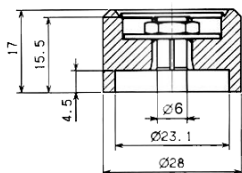

Scale 330° 0-100 Ø70
Base silver, text black