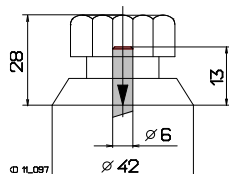

**Rotary knob Ø 31,5**  
 Thermosetting plastic  
 Collet mounting

**Rotary knob Ø 42**  
 Thermosetting plastic  
 Collet mounting

**Alu rotary knob Ø 28,0**  
 alu-coloured anodized with cap  
 Collet mounting

**Alu rotary knob Ø 28,0**  
 black anodized with cap  
 Collet mounting

**Alu toggle knob Ø 24,5**  
 black powder coated  
 Grub screw mounting

**Alu toggle knob Ø 24,5**  
 protection painted  
 Grub screw mounting

**Scale 330° 0-100 Ø70**  
 Base silver, text black

**Scale 270° 0-100 Ø70**  
 Base silver, text black

**Scale 2x165° 100-0-100 Ø70**  
 Base silver, text black

**Scale 2x135° 100-0-100 Ø70**  
 Base silver, text black

**Scale 120° 0-100 Ø70**  
 Base silver, text black

**Scale 180° 0-100 Ø70**  
 Base silver, text black

**Scale 2x60° 100-0-100 Ø70**  
 Base silver, text black

**Scale 2x90° 100-0-100 Ø70**  
 Base silver, text black