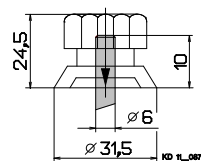

**Rotary knob Ø 31,5**  
 Thermosetting plastic  
 Collet mounting

**Rotary knob Ø 42**  
 Thermosetting plastic  
 Collet mounting

**Alu rotary knob Ø 28,0**  
 alu-coloured anodized with cap  
 Collet mounting

**Alu rotary knob Ø 28,0**  
 black anodized with cap  
 Collet mounting

**Alu toggle knob Ø 24,5**  
 black powder coated  
 Grub screw mounting

**Alu toggle knob Ø 24,5**  
 protection painted  
 Grub screw mounting

**Scale 330° 0-100 Ø70**  
 Base silver, text black

**Scale 270° 0-100 Ø70**  
 Base silver, text black

**Scale 2x165° 100-0-100 Ø70**  
 Base silver, text black

**Scale 2x135° 100-0-100 Ø70**  
 Base silver, text black

**Scale 120° 0-100 Ø70**  
 Base silver, text black

**Scale 180° 0-100 Ø70**  
 Base silver, text black

**Scale 2x60° 100-0-100 Ø70**  
 Base silver, text black

**Scale 2x90° 100-0-100 Ø70**  
 Base silver, text black