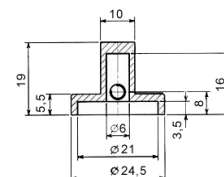

**Rotary knob Ø 31,5**  
 Thermosetting plastic  
 Collet mounting

**Rotary knob Ø 42**  
 Thermosetting plastic  
 Collet mounting

**Alu rotary knob Ø 28,0**  
 alu-coloured anodized with cap  
 Collet mounting

**Alu rotary knob Ø 28,0**  
 black anodized with cap  
 Collet mounting

**Alu toggle knob Ø 24,5**  
 black powder coated  
 Grub screw mounting

**Alu toggle knob Ø 24,5**  
 protection painted  
 Grub screw mounting

**Scale 330° 0-100 Ø70**  
 Base silver, text black

**Scale 270° 0-100 Ø70**  
 Base silver, text black

**Scale 2x165° 100-0-100 Ø70**  
 Base silver, text black

**Scale 2x135° 100-0-100 Ø70**  
 Base silver, text black

**Scale 120° 0-100 Ø70**  
 Base silver, text black

**Scale 180° 0-100 Ø70**  
 Base silver, text black

**Scale 2x60° 100-0-100 Ø70**  
 Base silver, text black

**Scale 2x90° 100-0-100 Ø70**  
 Base silver, text black