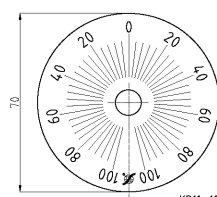

**Alu rotary knob Ø 28,0**  
 black anodized with cap  
 Collet mounting

**Alu toggle knob Ø 24,5**  
 black powder coated  
 Grub screw mounting

**Alu toggle knob Ø 24,5**  
 protection painted  
 Grub screw mounting

**Scale 330° 0-100 Ø70**  
 Base silver, text black

**Scale 270° 0-100 Ø70**  
 Base silver, text black

**Scale 2x165° 100-0-100 Ø70**  
 Base silver, text black

**Scale 2x135° 100-0-100 Ø70**  
 Base silver, text black

**Scale 120° 0-100 Ø70**  
 Base silver, text black

**Scale 180° 0-100 Ø70**  
 Base silver, text black

**Scale 2x60° 100-0-100 Ø70**  
 Base silver, text black

**Scale 2x90° 100-0-100 Ø70**  
 Base silver, text black