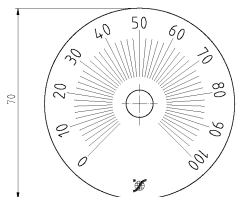

**Alu rotary knob Ø 28,0**  
 black anodized with cap  
 Collet mounting

**Alu toggle knob Ø 24,5**  
 black powder coated  
 Grub screw mounting

**Alu toggle knob Ø 24,5**  
 protection painted  
 Grub screw mounting

**Scale 330° 0-100 Ø70**  
 Base silver, text black

**Scale 270° 0-100 Ø70**  
 Base silver, text black

**Scale 2x165° 100-0-100 Ø70**  
 Base silver, text black

**Scale 2x135° 100-0-100 Ø70**  
 Base silver, text black

**Scale 120° 0-100 Ø70**  
 Base silver, text black

**Scale 180° 0-100 Ø70**  
 Base silver, text black

**Scale 2x60° 100-0-100 Ø70**  
 Base silver, text black

**Scale 2x90° 100-0-100 Ø70**  
 Base silver, text black