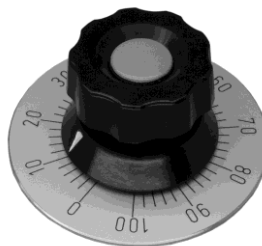

**Rotary knob Ø 31,5**  
 Thermosetting plastic  
 Collet mounting

**Rotary knob Ø 42**  
 Thermosetting plastic  
 Collet mounting

**Alu rotary knob Ø 28,0**  
 alu-coloured anodized with cap  
 Collet mounting

**Alu rotary knob Ø 28,0**  
 black anodized with cap  
 Collet mounting

**Alu toggle knob Ø 24,5**  
 black powder coated  
 Grub screw mounting

**Alu toggle knob Ø 24,5**  
 protection painted  
 Grub screw mounting

**Scale 330° 0-100 Ø70**  
 Base silver, text black

**Scale 270° 0-100 Ø70**  
 Base silver, text black

**Scale 2x165° 100-0-100 Ø70**  
 Base silver, text black

**Scale 2x135° 100-0-100 Ø70**  
 Base silver, text black

**Scale 120° 0-100 Ø70**  
 Base silver, text black

**Scale 180° 0-100 Ø70**  
 Base silver, text black

**Scale 2x60° 100-0-100 Ø70**  
 Base silver, text black

**Scale 2x90° 100-0-100 Ø70**  
 Base silver, text black